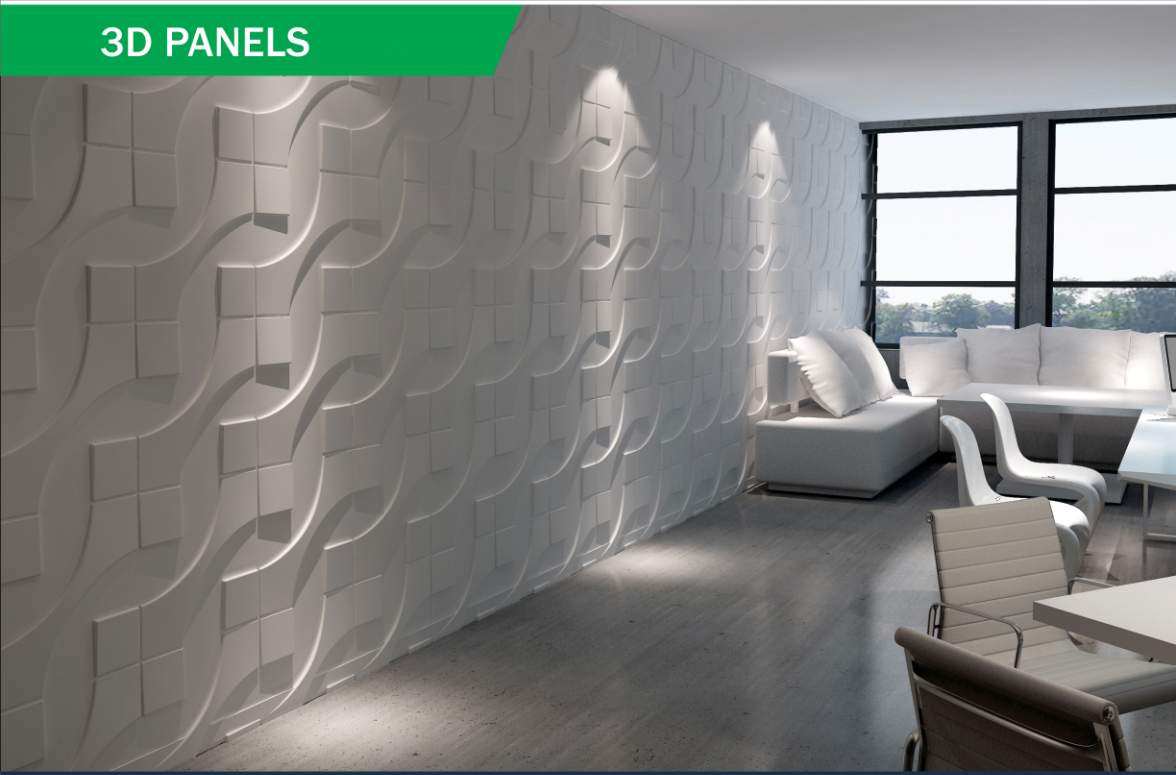

3D PANELS

3D - 5024
Size : 500*500mm